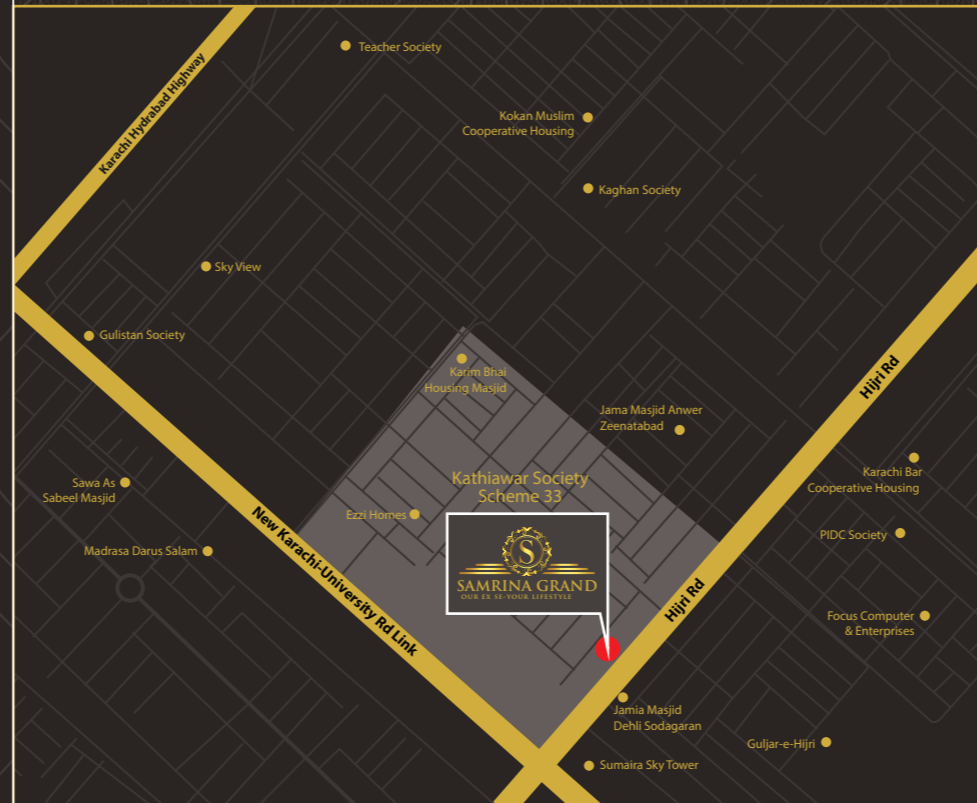

GYM

GENERATOR ROOM

COMMUNITY HALL

CHILDREN'S PLAY AREA

CCTV

PRAYER AREA

Prime Location for Your Premium Home

It is easy to navigate your way through the central location of Samrina Grand. A modernistic and grandiose project by the Dream Homes Associates. In the city of lights, Samrina Grand, offers you the ideal location of KDA scheme 33, Gulzar-e-Hjri. Conveniently, linking it to the Karachi University Road. Nearby facilities include restaurants, schools, colleges, beautiful mosque and retail shops. Connecting within few miles is the Go Ash Adventure park and botanical gardens. Our location, serves the dual purpose of relaxation and convenience for our residents.